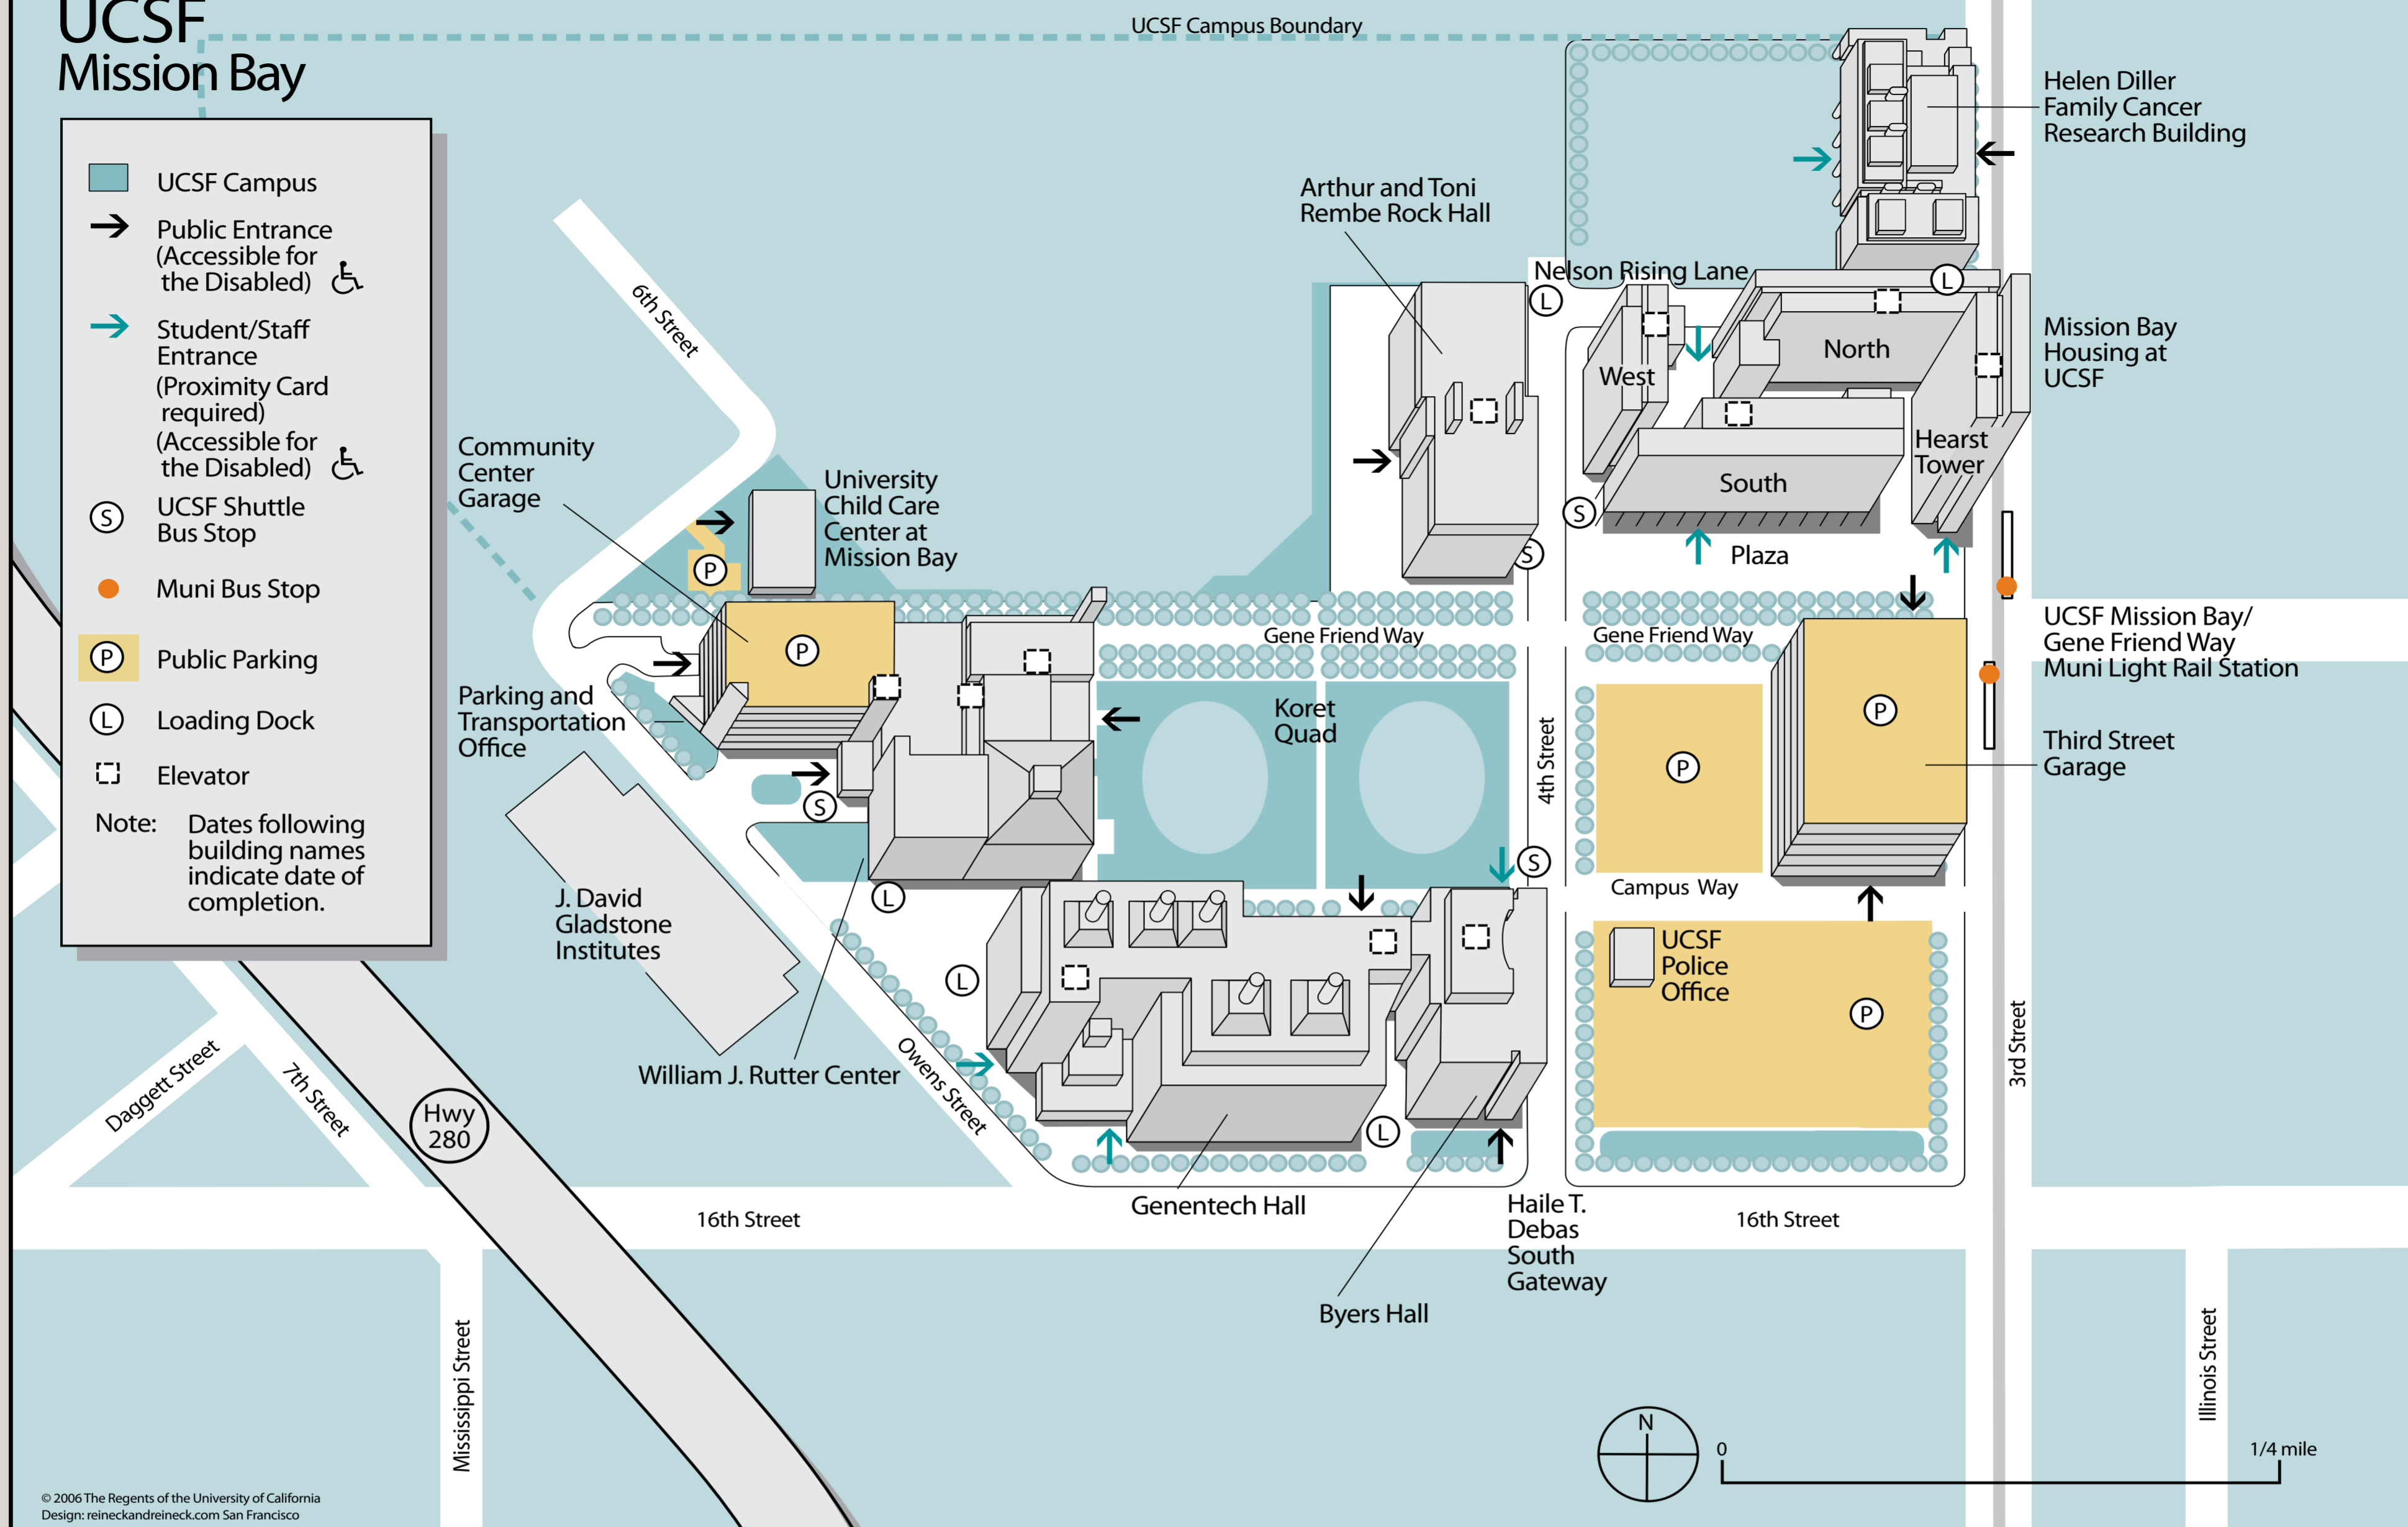

UCSF Mission Bay

■ UCSF Campus
➔ Public Entrance (Accessible for the Disabled)
➔ Student/Staff Entrance (Proximity Card required) (Accessible for the Disabled)
S UCSF Shuttle Bus Stop
● Muni Bus Stop
P Public Parking
L Loading Dock
 Elevator
 Note: Dates following building names indicate date of completion.

Arthur and Toni Rembe Rock Hall (RH)
1550 4th Street

Byers Hall (BH)
1700 4th Street

Genentech Hall (GH)
600 16th Street
 • Genentech Hall Cafe
 • University Express
 • ATM (Golden 1)

Helen Diller Family Cancer Research Building (DB)
1450 3rd Street

J. David Gladstone Institutes (Affiliated)
1650 Owens Street

William J. Rutter Center (RC)
1675 Owens Street
 • Bakar Fitness & Recreation Center
 • Conference Center
 • The Pub

Mission Bay Housing at UCSF (H)
 Hearst Tower: 1560 3rd Street
 West: 1505 4th Street
 North: 525 Nelson Rising Lane
 South: 550 Gene Friend Way
 • ATM (Bank of America/Wells Fargo)
 • Pesant Pies
 • Subway
 • Terzetto Express

Parking and Transportation Office (PT)
1625 Owens Street

Third Street Garage
1650 3rd Street

University Child Care Center at Mission Bay (UC)
1555 6th Street

© 2006 The Regents of the University of California
Design: reineckandreineck.com San Francisco